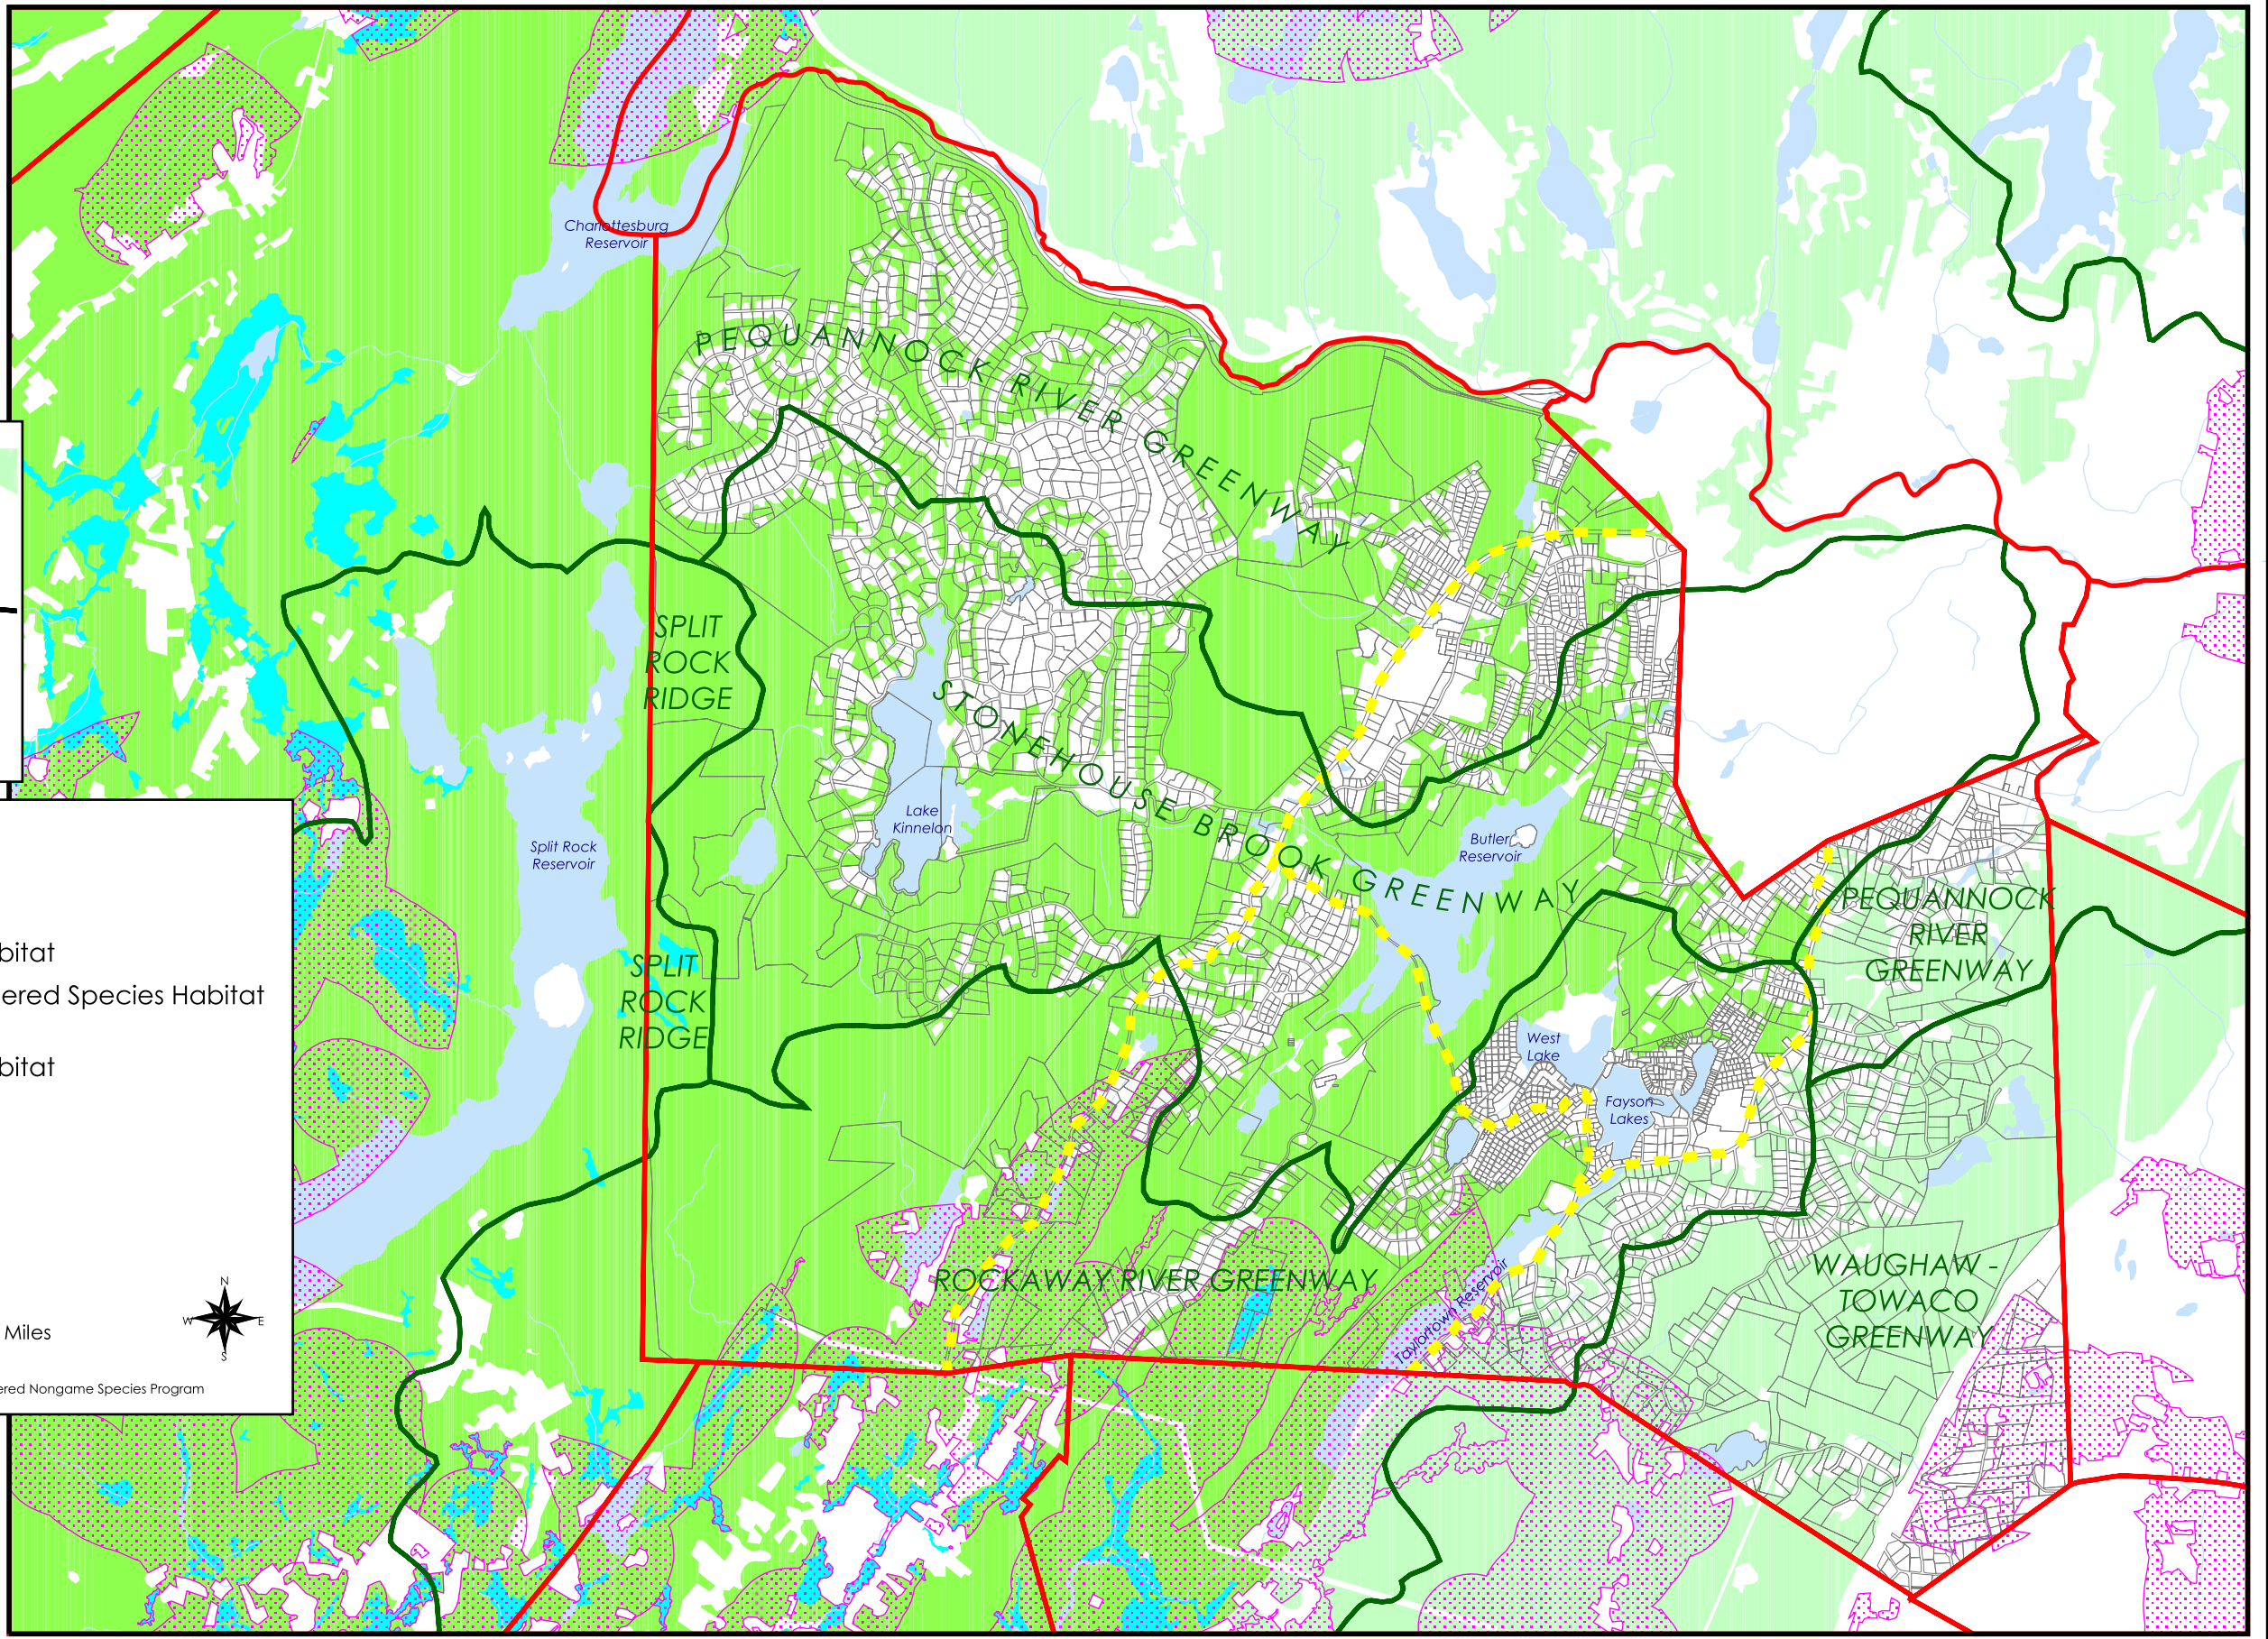

GREENWAY MAP

Borough of Kinnelon

Morris County, NJ

- DRAFT -

- Kinnelon Preservation Regions
- Woodturtle Habitat*
- Forest Habitat*
 - State Endangered Species Habitat
 - Federal Threatened & Endangered Species Habitat
- Forested Wetland Habitat*
 - State Endangered Species Habitat
- Bike Trail
- Parcels
- Waterbody
- River/Stream
- County/Municipal Boundaries

0.5 0 0.5 1 Miles

* data authored by NJDEP, Division of Fish & Wildlife, Endangered Nongame Species Program

Map Prepared February 1, 2005 by:
 MORRIS LAND CONSERVANCY
 19 Boonton Ave
 Boonton, NJ 07005

"This map is to be used solely for planning purposes, and does not take the place of a survey."

Data Sources: NJDEP, Morris County Department of Planning & Development GIS, Borough of Kinnelon
 "This map was developed using New Jersey Department of Environmental Protection Geographic Information System digital data, but this secondary product has not been verified by the NJDEP and is not state-authorized."