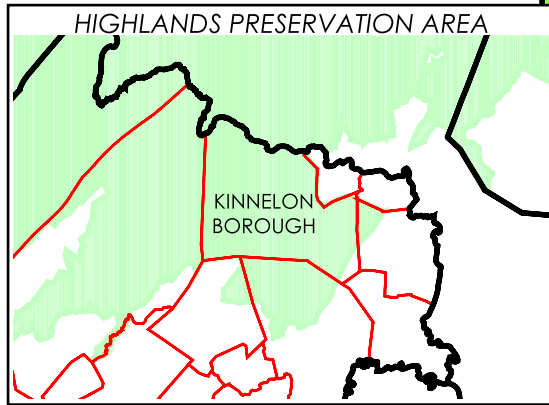

GREENWAY MAP

Borough of Kinnelon

Morris County, NJ

- DRAFT -

- Kinnelon Preservation Regions
- Woodturtle Habitat*
- Forest Habitat*
 - State Endangered Species Habitat
 - Federal Threatened & Endangered Species Habitat
- Forested Wetland Habitat*
 - State Endangered Species Habitat
- Bike Trail
- Parcels
- Waterbody
- River/Stream
- County/Municipal Boundaries

Data Sources: NJDEP, Morris County Department of Planning & Development GIS, Borough of Kinnelon
 "This map was developed using New Jersey Department of Environmental Protection Geographic Information System digital data, but this secondary product has not been verified by the NJDEP and is not state-authorized."